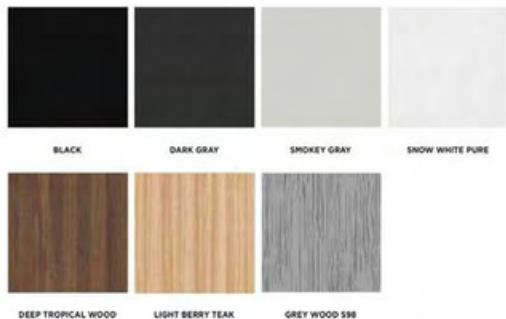

BLACK

DARK GRAY

SMOKEY GRAY

SNOW WHITE PURE

DEEP TROPICAL WOOD

LIGHT BERRY TEAK

GREY WOOD 598

SWISSAIRE
REAL ERGONOMIC MATTRESSES