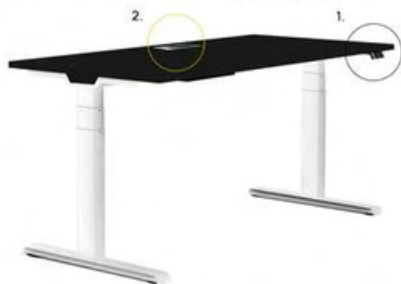

? What's included

Cable Management Tray, HÅLLNING Automatic E-Socket, Rotating Stationary tray, Display Memory Handset,

1. Display Memory Handset