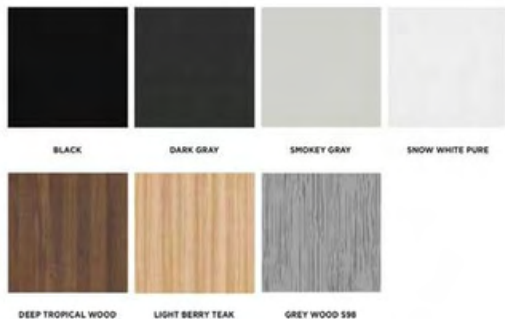

? What's included

Cable Management Tray, HÅLLNING Automatic E-Socket, Rotating Stationary tray, Display Memory Handset,

1. Display Memory Handset

2. Automatic E-Socket

CUSTOMIZE YOUR TABLE-TOP COLORS

The HST Series allows you to customize your own table top. You can request a table-top size from 1400mm - 2000mm and a desirable table top color with our standard color options.