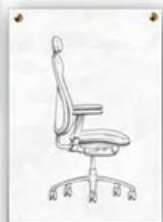

WITH EASY 9 WAYS ADJUSTMENT

WHAT MAKES RH LOGIC A NATURAL CHOICE?

1. Adjustable neck rest supports the neck and relieves the body
2. Sculptured shape provides comfort, keeps the back upright and gives support in any position.
3. A bulge that encourages upright position and open posture.
4. Inflatable lumbar support that can be adjusted with an additional pump.
5. Separately adjustable backrest angle provides support in any position.
6. Rounded front and waterfall edges reduce pressure on thighs.
7. Adjustable seat depth improves blood circulation and leg support.
8. Frictional tilt mechanism follows your every movement. Lockable in every position.
9. Elevated base gives space and helps keep feet firmly on the floor.