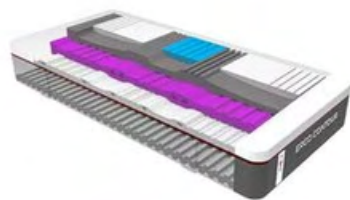

SWISSAIRE ERGO-CONTOUR MATTRESS

SWISSAIRE ERGO-CONTOUR COMBINES BALANCE AND HARMONY FOR THE HIGHEST POSSIBLE COMFORT LEVEL. FOCUS RELIEF FOR SHOULDER AREA WHILE AT THE SAME TIME SUPPORTING THE BODY IN ALL OF THE ESSENTIAL PLACES ACROSS THE ENTIRE SLEEP SURFACE