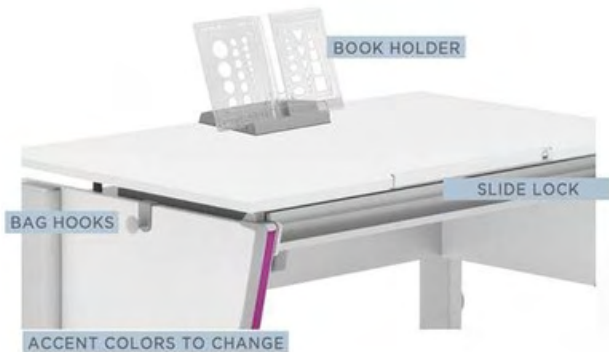

WHAT DO YOU GET? (What's Included)