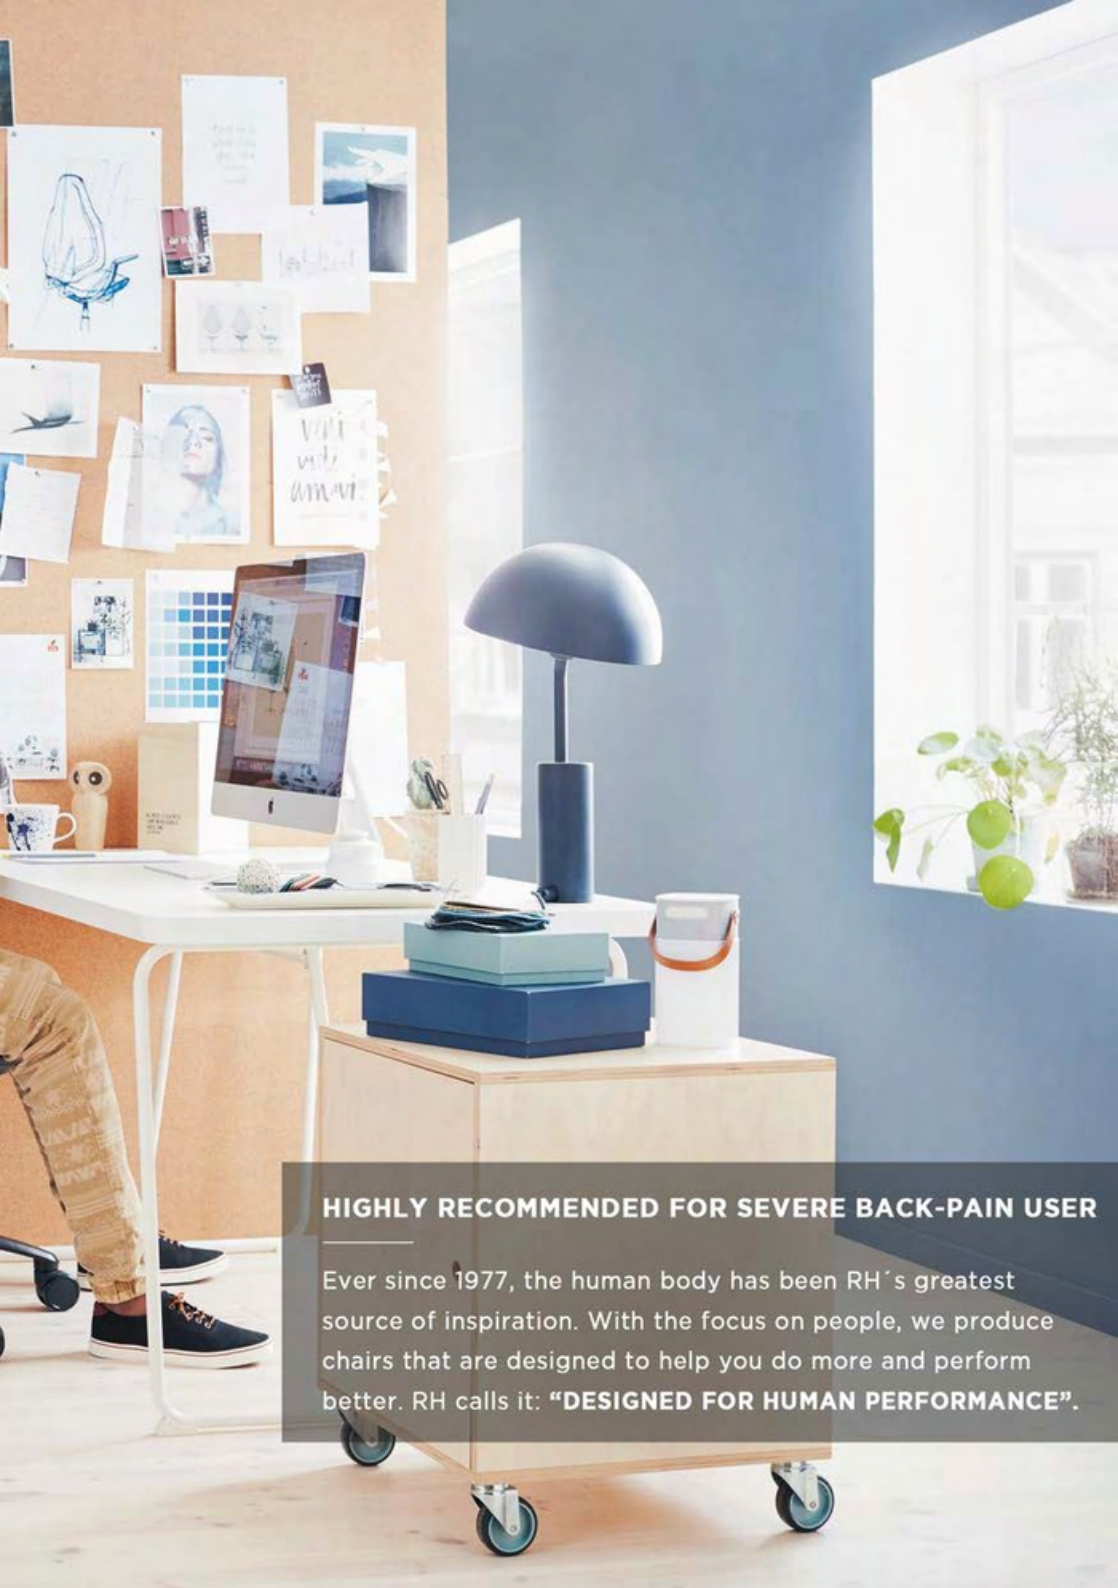

HIGHLY RECOMMENDED FOR SEVERE BACK-PAIN USER

Ever since 1977, the human body has been RH's greatest source of inspiration. With the focus on people, we produce chairs that are designed to help you do more and perform better. RH calls it: **"DESIGNED FOR HUMAN PERFORMANCE"**.