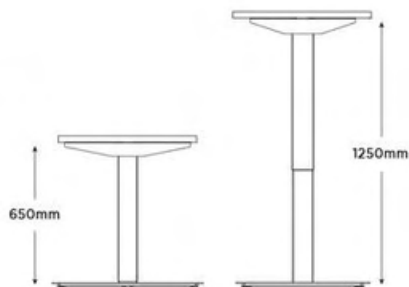

ADJUSTS TO INDIVIDUAL NEEDS.

Adjust the height of your table with an unlimited stop, ranging from 668mm to 1268mm. This way, user can adjust the height of the table to their individual needs where they will find the perfect fit and position in order for them to be able to work with a good and healthy posture.

Not only that, but users can work standing up instead of always sitting down. This allow users to have variations in working, maintaining good posture and burning more calories.