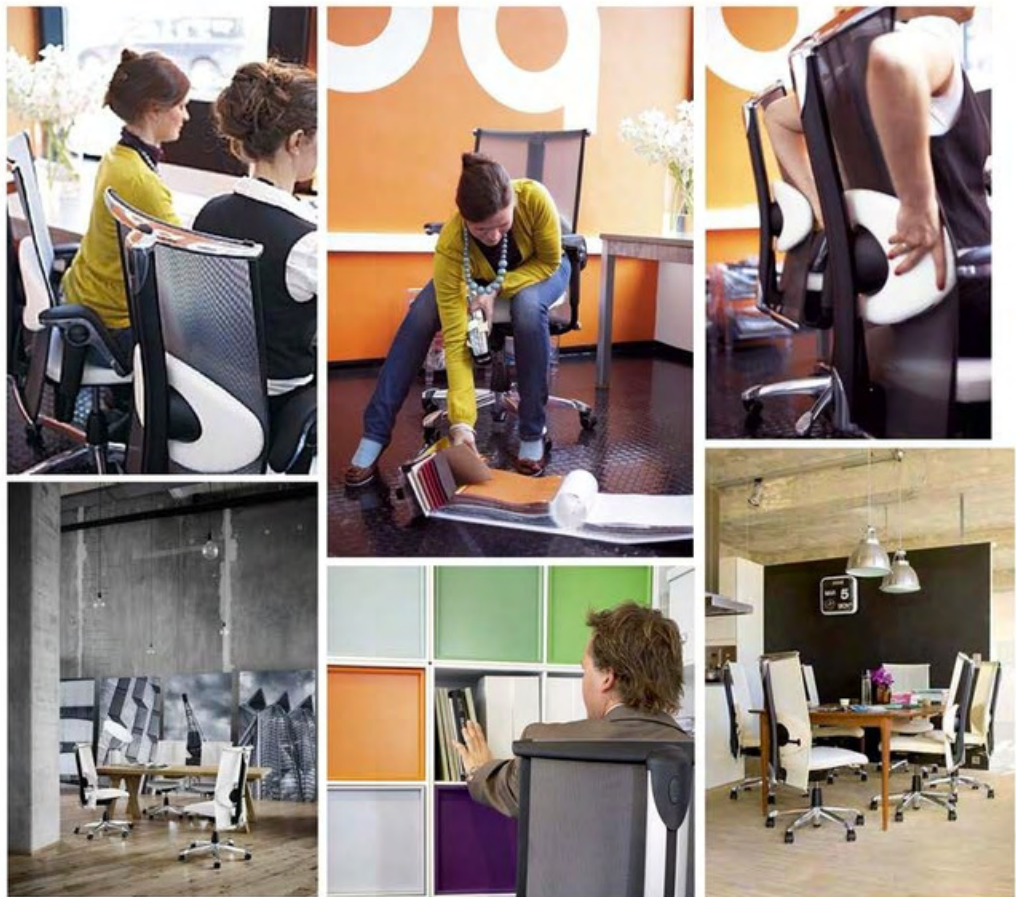

HÅG Tribute is not only specified for a high-end executive task chair, but they are also highly specified for executive meeting rooms. The Tribute chair gives out a simple yet elegant feel that makes the space feel luxurious and sophisticated.

The Tribute chair is also wrapped with a high-end luxurious leather, The Paloma Aniline Leather from Wollsdorf, Austria. (Mainly used for High-end super cars such as: Ferrari, Aston Martin, Porsche, Bugatti, Roll Royce, Mercedes-Benz and BMW).

HÅG EXECUTIVE ARMREST

HÅG H09 comes as standard with multifunctional TiltDown™ armrest in black leather. The Smart HÅG TiltDown™ armrests allow you to sit close to your desk, which is a unique ergonomic feature.