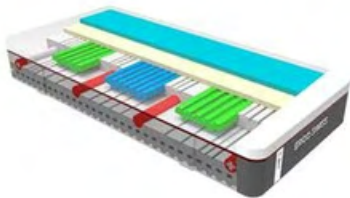

SWISSAIRE ERGO-SWISS MATTRESS

SWISSAIRE ERGO-SWISS, THE EPITOME OF THE FINEST SLEEP ERGONOMIC PRECISION. A SENSUAL LUXURY, OFFERING A HAVEN OF SWEET DREAMS AND DEEP, RESTORATIVE SLEEP.